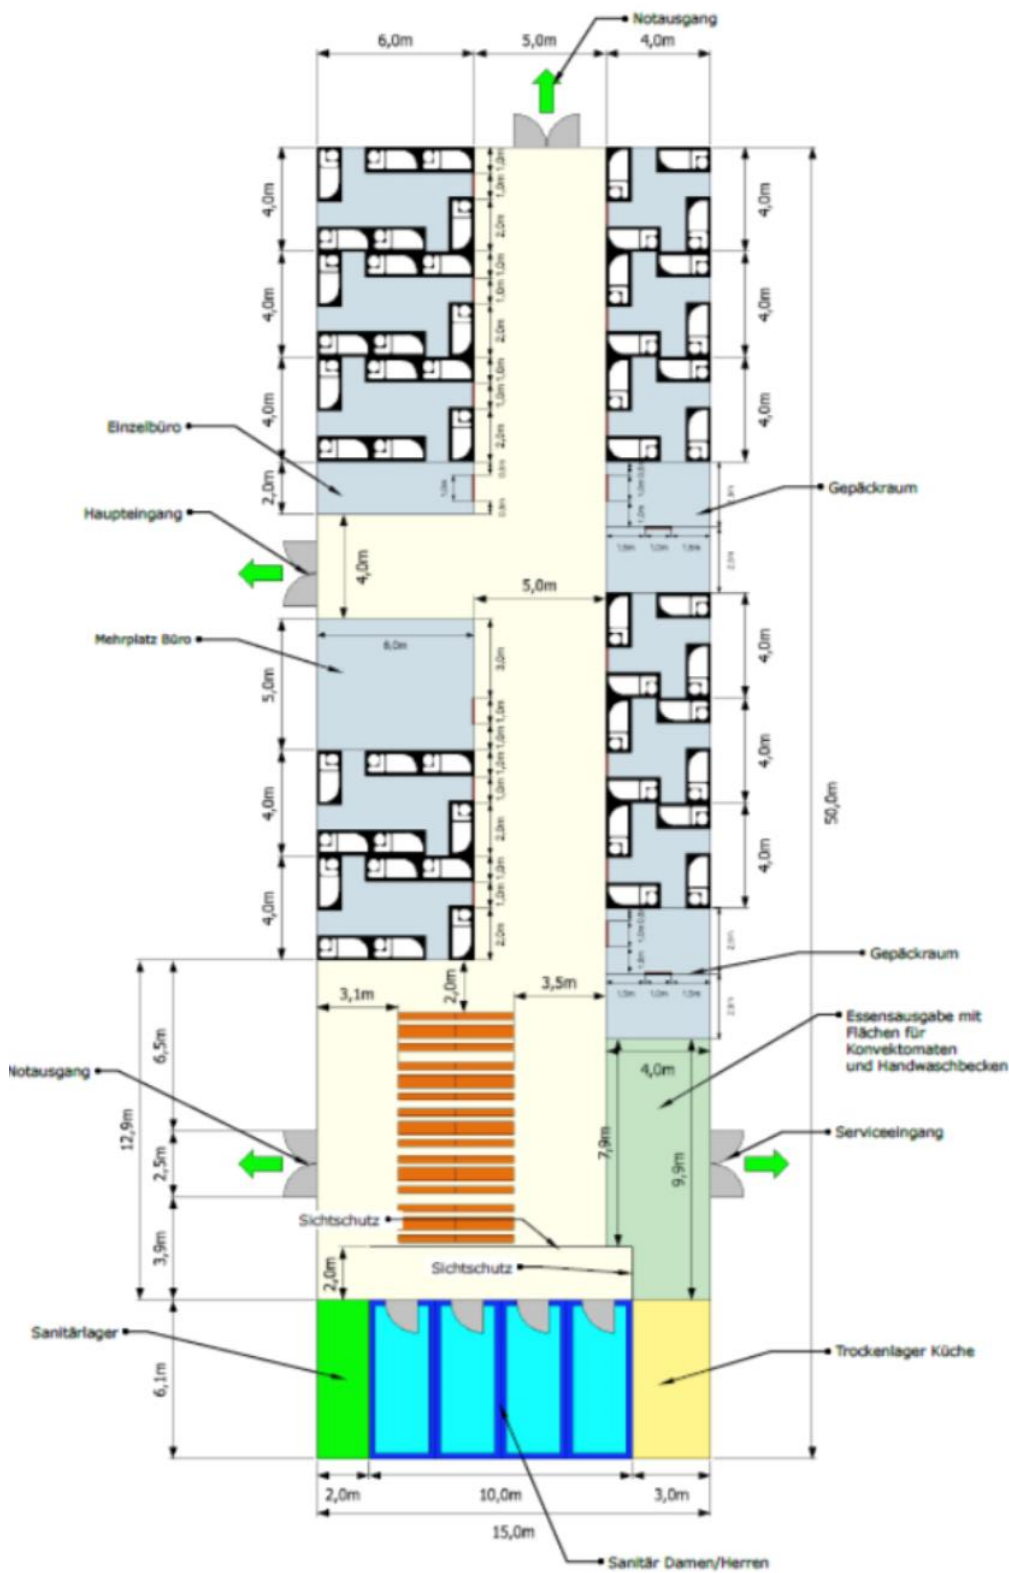

# TEMPORARY STRUCTURE FOR ACCOMODATION - INTERNAL VIEW

---

- Version (B) 10.00 x (L) 25.00m
- for 45 People
- 9 living rooms with 4-7 beds
- 1 meeting area

# TEMPORARY STRUCTURE FOR ACCOMODATION - INTERNAL VIEW

- Version (B) 10.00 x (L) 25.00m
- For 20 people
- 10 living rooms with 2 beds

*Example diagram:*

# TEMPORARY STRUCTURE FOR ACCOMODATION - INTERNAL VIEW

- Version (B) 15.00 x (L) 50.00m