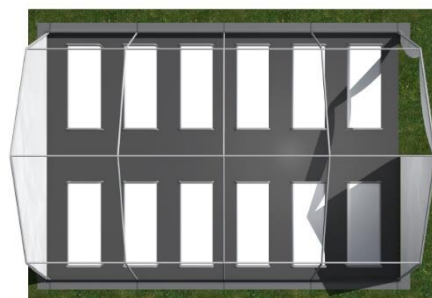

Model example: UKMZ P17 (5.90 x 8.00m)