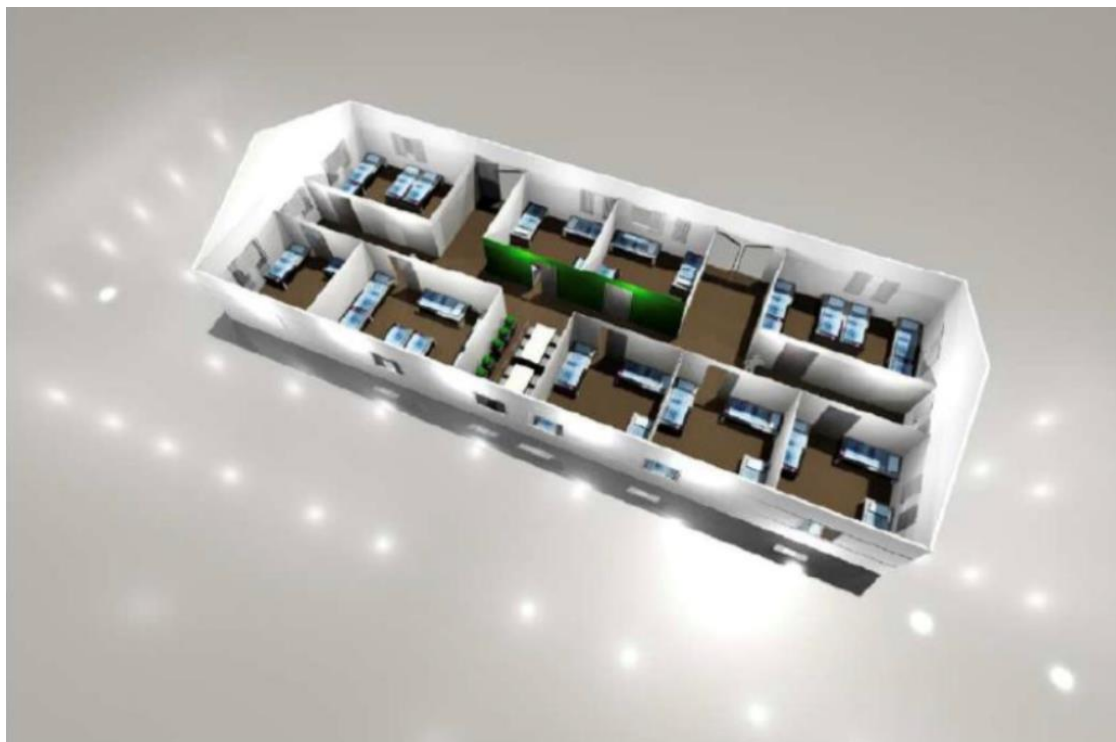

# TEMPORARY STRUCTURE FOR ACCOMODATION - INTERNAL VIEW

---

- Version (B) 10.00 x (L) 25.00m
- for 45 People
- 9 living rooms with 4-7 beds
- 1 meeting area

# TEMPORARY STRUCTURE FOR ACCOMODATION - INTERNAL VIEW

- Version (B) 10.00 x (L) 25.00m
- For 20 people
- 10 living rooms with 2 beds

*Example diagram:*

# TEMPORARY STRUCTURE FOR ACCOMODATION - INTERNAL VIEW

- Version (B) 15.00 x (L) 50.00m