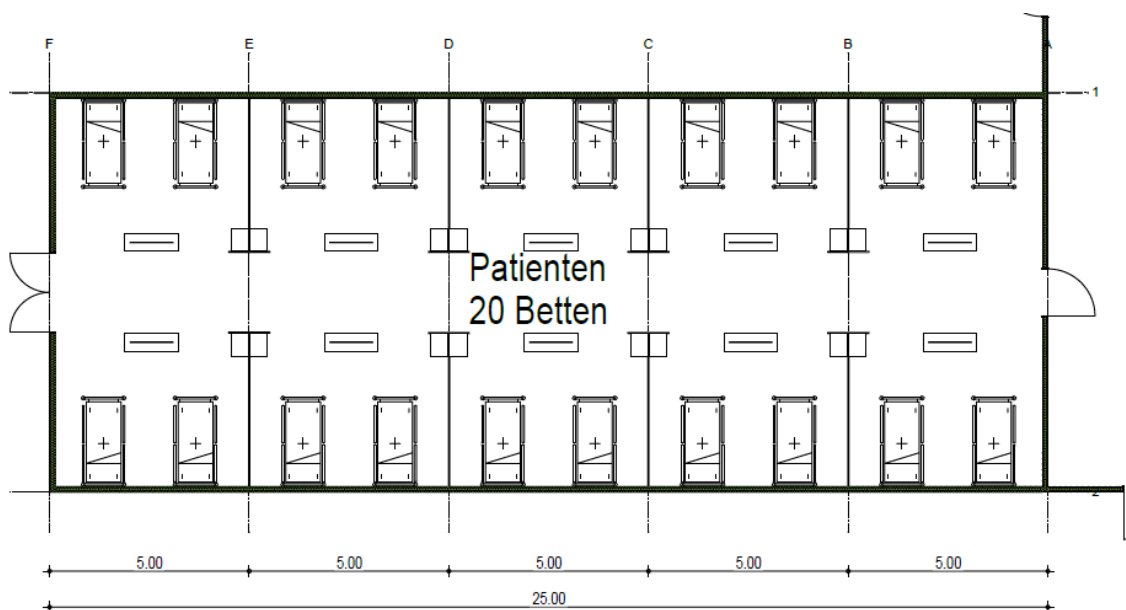

# TEMPORARY STRUCTURE FOR ACCOMODATION - INTERNAL VIEW

---

- Version (B) 10.00 x (L) 25.00m
- for 45 People
- 9 living rooms with 4-7 beds
- 1 meeting area

# TEMPORARY STRUCTURE FOR ACCOMODATION - INTERNAL VIEW

- Version (B) 10.00 x (L) 25.00m
- For 20 people
- 10 living rooms with 2 beds

*Example diagram:*

# TEMPORARY STRUCTURE FOR ACCOMODATION - INTERNAL VIEW

- Version (B) 15.00 x (L) 50.00m