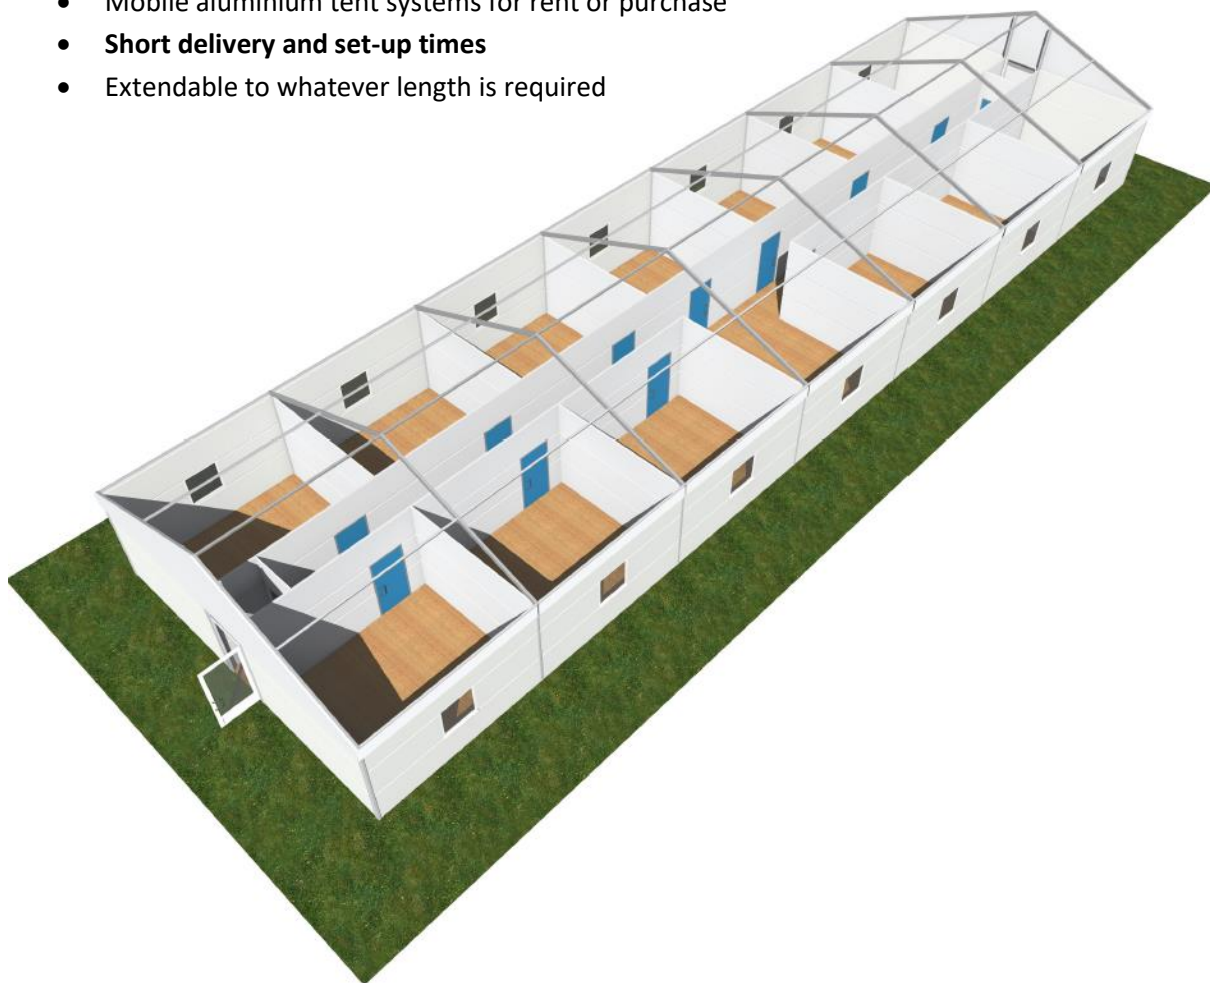

OUR SOLUTION

- Mobile aluminium tent systems for rent or purchase
- **Short delivery and set-up times**
- Extendable to whatever length is required