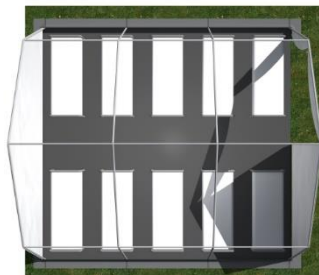

RAPID DEPLOYMENT SHELTER

Model example: UKMZ P13 (5.90 x 6.00m)