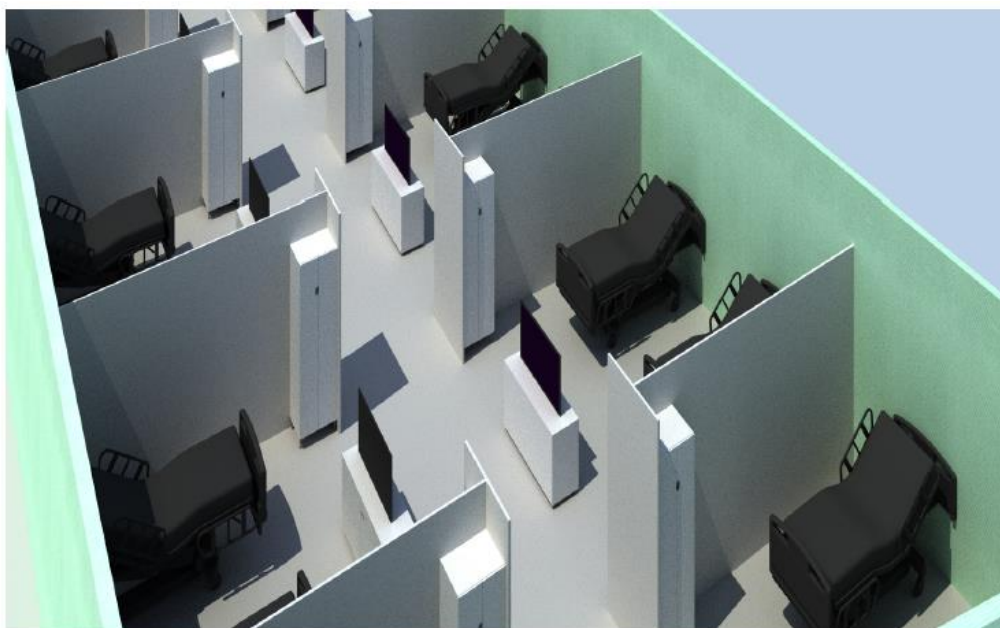

# TEMPORARY STRUCTURE FOR ACCOMODATION - INTERNAL VIEW

---

- Version (B) 10.00 x (L) 25.00m
- for 45 People
- 9 living rooms with 4-7 beds
- 1 meeting area

# TEMPORARY STRUCTURE FOR ACCOMODATION - INTERNAL VIEW

- Version (B) 10.00 x (L) 25.00m
- For 20 people
- 10 living rooms with 2 beds

*Example diagram:*

# TEMPORARY STRUCTURE FOR ACCOMODATION - INTERNAL VIEW

- Version (B) 15.00 x (L) 50.00m