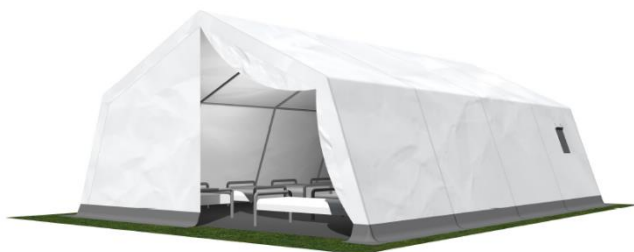

Model example: UKMZ P17 (5.90 x 8.00m)