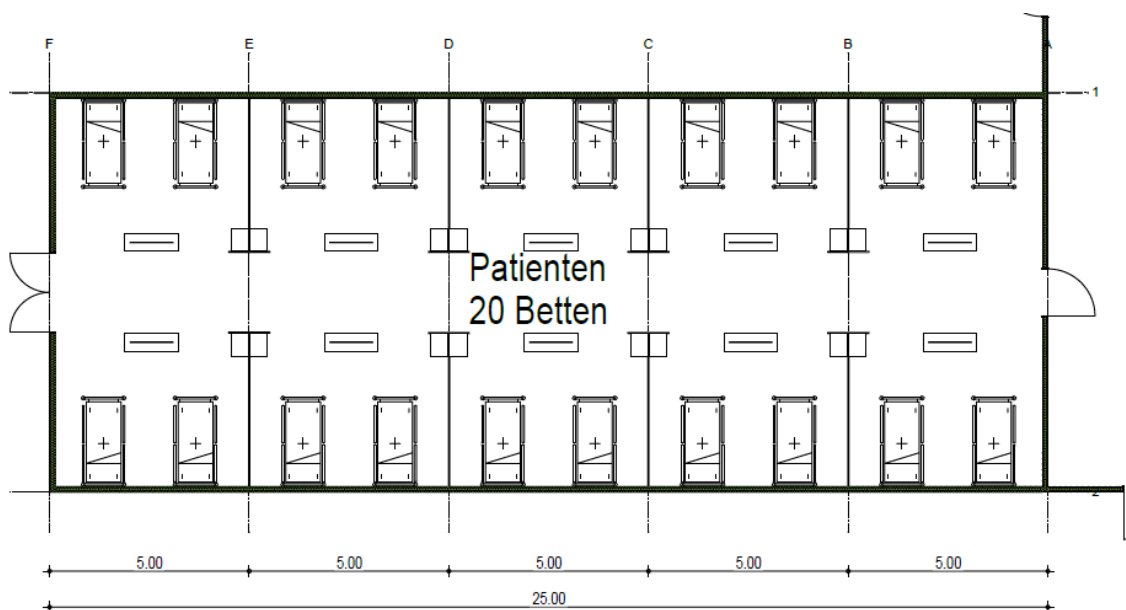

TENT TREATMENT STATIONS & SLUICES

TEMPORARY STRUCTURE FOR ACCOMODATION - INTERNAL VIEW

- Version (B) 10.00 x (L) 25.00m
- for 45 People
- 9 living rooms with 4-7 beds
- 1 meeting area

TEMPORARY STRUCTURE FOR ACCOMODATION - INTERNAL VIEW

- Version (B) 10.00 x (L) 25.00m
- For 20 people
- 10 living rooms with 2 beds

Example diagram:

TEMPORARY STRUCTURE FOR ACCOMODATION - INTERNAL VIEW

- Version (B) 15.00 x (L) 50.00m

RAPID DEPLOYMENT SHELTER