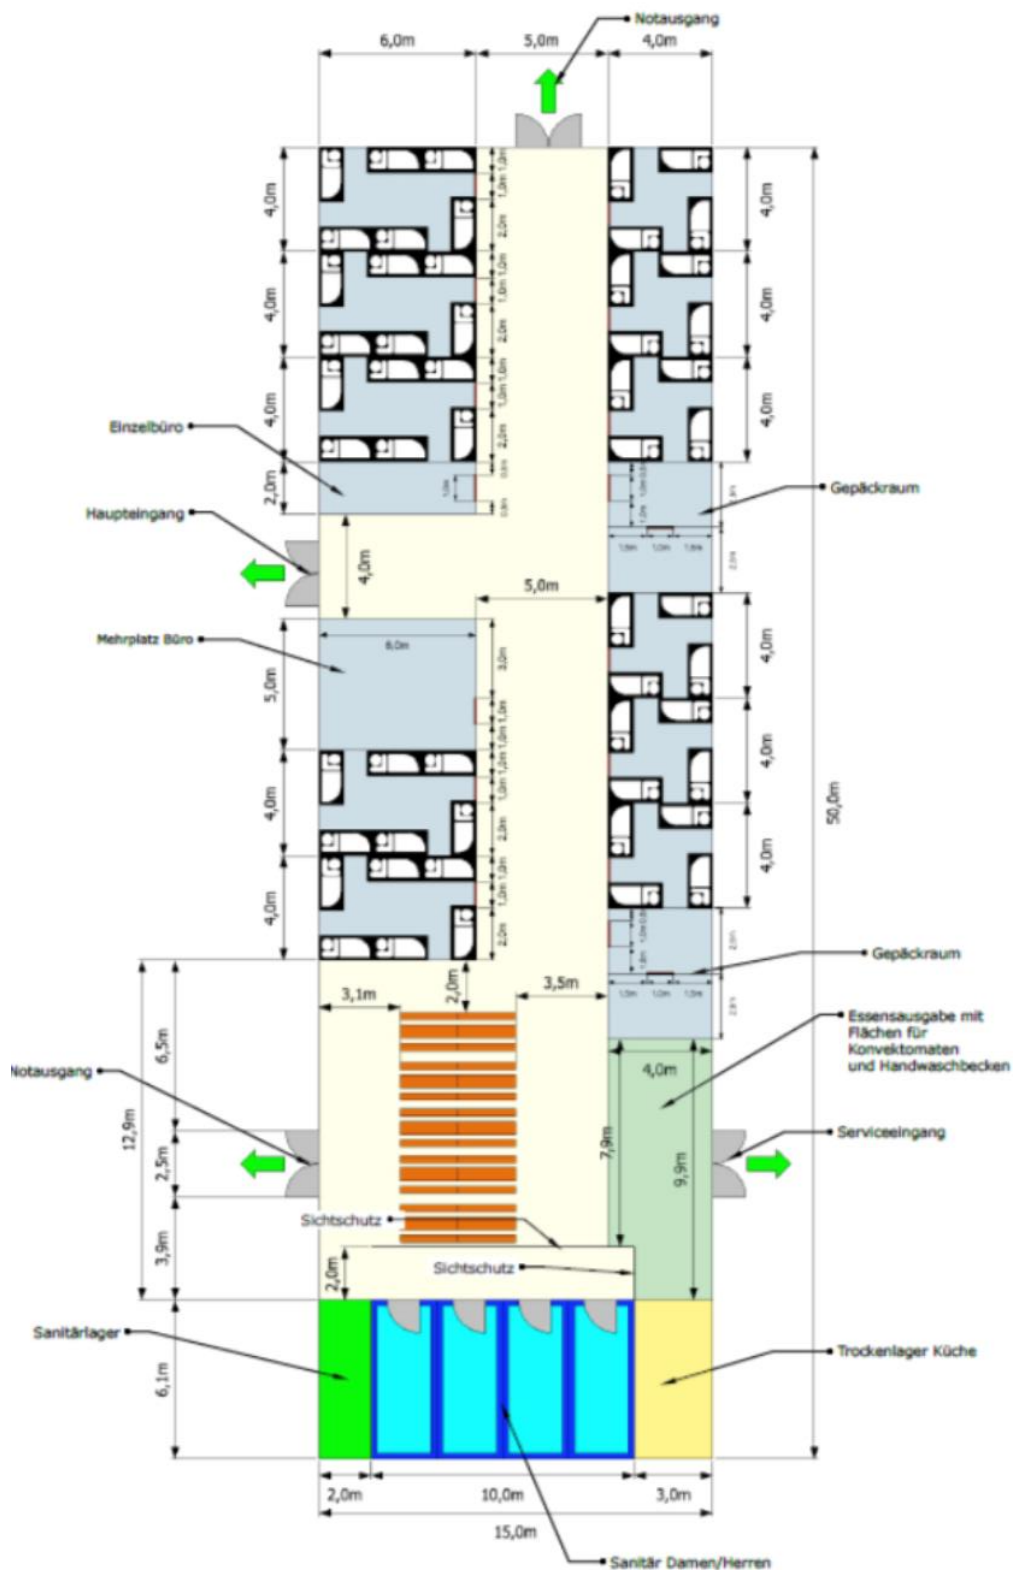

TENT TREATMENT STATIONS & SLUICES

TEMPORARY STRUCTURE FOR ACCOMODATION - INTERNAL VIEW

- Version (B) 10.00 x (L) 25.00m
- for 45 People
- 9 living rooms with 4-7 beds
- 1 meeting area

TEMPORARY STRUCTURE FOR ACCOMODATION - INTERNAL VIEW

- Version (B) 10.00 x (L) 25.00m
- For 20 people
- 10 living rooms with 2 beds

Example diagram:

TEMPORARY STRUCTURE FOR ACCOMODATION - INTERNAL VIEW

- Version (B) 15.00 x (L) 50.00m

RAPID DEPLOYMENT SHELTER

- Different sizes available
- over 100 units from stock immediately available
- from 1,100 € net, plus VAT and freight costs
- assembled and ready for use within minutes
- Assembly without special tools and without previous knowledge

Model example: UKMZ P10 (4.75 x 5.00m)

RAPID DEPLOYMENT SHELTER

Model example: UKMZ P13 (5.90 x 6.00m)

Model example: UKMZ P17 (5.90 x 8.00m)

Model example: UKMZ P21 (5.90 x 10.00m)