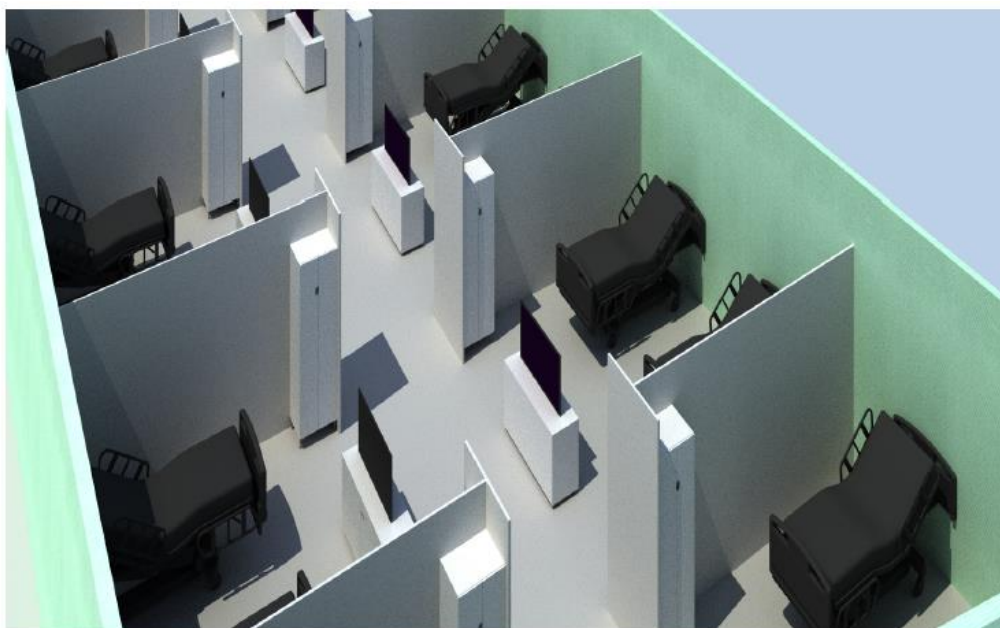

TENT TREATMENT STATIONS & SLUICES

TEMPORARY STRUCTURE FOR ACCOMODATION - INTERNAL VIEW

- Version (B) 10.00 x (L) 25.00m
- for 45 People
- 9 living rooms with 4-7 beds
- 1 meeting area

TEMPORARY STRUCTURE FOR ACCOMODATION - INTERNAL VIEW

- Version (B) 10.00 x (L) 25.00m
- For 20 people
- 10 living rooms with 2 beds

Example diagram:

TEMPORARY STRUCTURE FOR ACCOMODATION - INTERNAL VIEW

- Version (B) 15.00 x (L) 50.00m

RAPID DEPLOYMENT SHELTER

Model example: UKMZ P10 (4.75 x 5.00m)

RAPID DEPLOYMENT SHELTER

Model example: UKMZ P13 (5.90 x 6.00m)

Model example: UKMZ P17 (5.90 x 8.00m)

Model example: UKMZ P21 (5.90 x 10.00m)