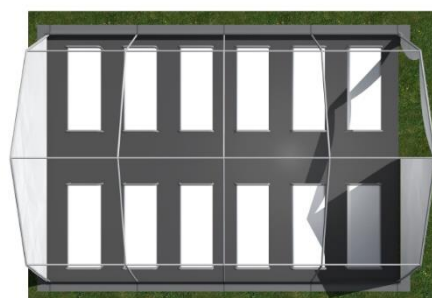

Model example: UKMZ P10 (4.75 x 5.00m)

RAPID DEPLOYMENT SHELTER

Model example: UKMZ P13 (5.90 x 6.00m)

Model example: UKMZ P17 (5.90 x 8.00m)

Model example: UKMZ P21 (5.90 x 10.00m)