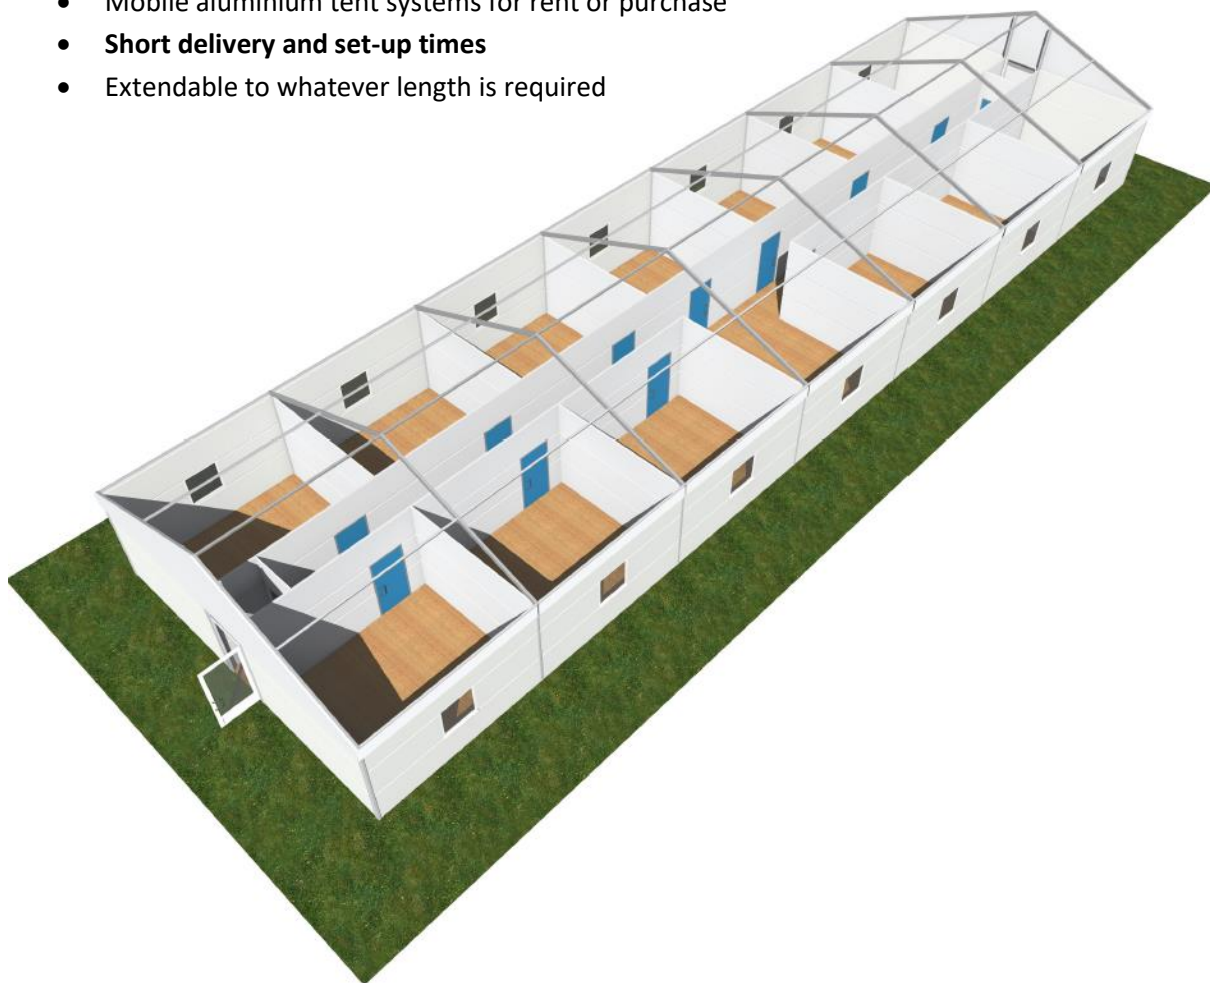

TENT TREATMENT STATIONS & SLUICES

TEMPORARY STRUCTURE FOR ACCOMODATION - INTERNAL VIEW

- Version (B) 10.00 x (L) 25.00m
- for 45 People
- 9 living rooms with 4-7 beds
- 1 meeting area

TEMPORARY STRUCTURE FOR ACCOMODATION - INTERNAL VIEW

- Version (B) 10.00 x (L) 25.00m
- For 20 people
- 10 living rooms with 2 beds

Example diagram:

TEMPORARY STRUCTURE FOR ACCOMODATION - INTERNAL VIEW

- Version (B) 15.00 x (L) 50.00m

RAPID DEPLOYMENT SHELTER

Model example: UKMZ P10 (4.75 x 5.00m)

RAPID DEPLOYMENT SHELTER

Model example: UKMZ P13 (5.90 x 6.00m)

Model example: UKMZ P17 (5.90 x 8.00m)

Model example: UKMZ P21 (5.90 x 10.00m)