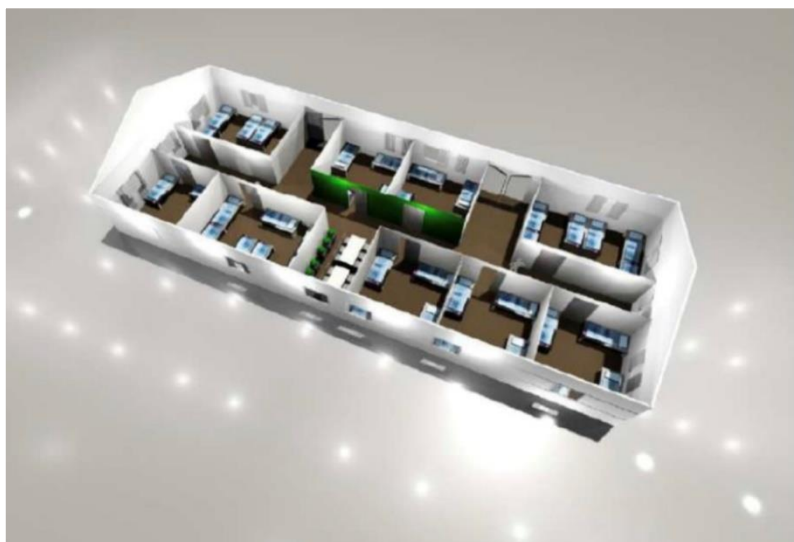

STIG
akciová společnost

INTERIM SOLUTION for QUARANTINE TENTS and TREATMENT STATIONS