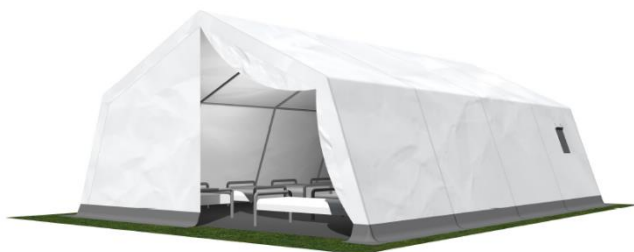

TENT TREATMENT STATIONS & SLUICES

TEMPORARY STRUCTURE FOR ACCOMODATION - INTERNAL VIEW

- Version (B) 10.00 x (L) 25.00m
- for 45 People
- 9 living rooms with 4-7 beds
- 1 meeting area

TEMPORARY STRUCTURE FOR ACCOMODATION - INTERNAL VIEW

Model example: UKMZ P10 (4.75 x 5.00m)

RAPID DEPLOYMENT SHELTER

Model example: UKMZ P13 (5.90 x 6.00m)

Model example: UKMZ P17 (5.90 x 8.00m)

Model example: UKMZ P21 (5.90 x 10.00m)